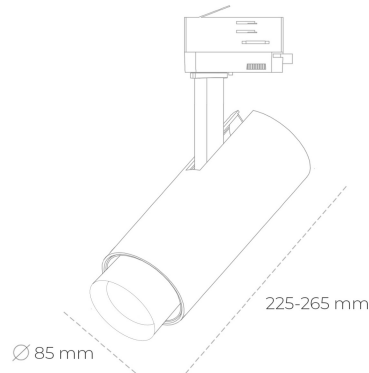

SPOTLIGHT SNIPER ZOOM 957 23W 6-60° BLACK SPECIAL ON/OFF

LED	COB
Light colour	5700 [K] SPECIAL
CRI	90
Led chip flux	3023 [lm]
Luminous flux	1813 [lm]
System power	23 [W]
Luminaire Efficiency	79 [lm/W]
Beam angle	36°
Controller	ON/OFF
MacAdam	3 SDCM

Spotlight LED

Track mounted LED spotlight. Aluminium housing. Ceiling base installation possible. Available in white, black and grey. Any RAL palette colour available on enquiry. Adjustable telescopic lens: 6° - 60°. Maximum power is 22W

LUMINAIRE

Weight	1,54 [kg]
Protection rating IP , IK , class	IP 20, IK 3,
Luminaire colour	BLACK
Cover	Glass
Operating voltage	220-240V 50-60Hz

Note: All data are typical values. Tolerance of measurements +/-10% System features may change with product improvements due to technical advances.

OPTIONS

Casambi on inquiry, DALI on inquiry, Phase-cut dimming on inquiry.

Generated: 26.06.2024

+48 32 388 80 00

www.cora.pl
cora@cora.pl

Street: Ignatza Hakuby 18
41-914 Bytom, Polska