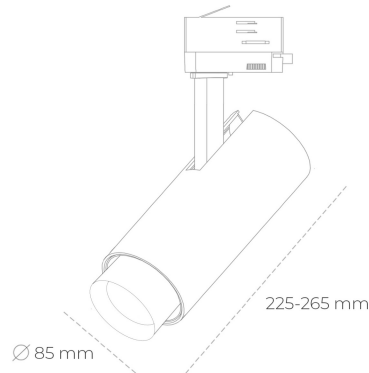

SPOTLIGHT SNIPER ZOOM 957 10W 6-60° BLACK SPECIAL ON/OFF

Article number: N017-K0002-CC957-H9-###-ZA01_250-##-###

LED	COB
Light colour	5700 [K] SPECIAL
CRI	90
Led chip flux	1318 [lm]
Luminous flux	790 [lm]
System power	10 [W]
Luminaire Efficiency	79 [lm/W]
Beam angle	36°
Controller	ON/OFF
MacAdam	3 SDCM

Spotlight LED

Track mounted LED spotlight. Aluminium housing. Ceiling base installation possible. Available in white, black and grey. Any RAL palette colour available on enquiry. Adjustable telescopic lens: 6° - 60°. Maximum power is 22W

LUMINAIRE

Weight	1,54 [kg]
Protection rating IP , IK , class	IP 20, IK 3,
Luminaire colour	BLACK
Cover	Glass
Operating voltage	220-240V 50-60Hz

Note: All data are typical values. Tolerance of measurements +/-10% System features may change with product improvements due to technical advances.