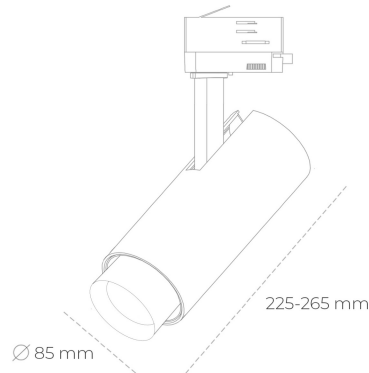

SPOTLIGHT SNIPER ZOOM 940 21W 6-60° BLACK HI EFFICIENT ON/OFF

Article number: N017-K0002-BB940-H9-###-ZA02_550-##-###

LED	COB
Light colour	4000 [K] HI EFFICIENT
CRI	90
Led chip flux	3492 [lm]
Luminous flux	2095 [lm]
System power	21 [W]
Luminaire Efficiency	100 [lm/W]
Beam angle	36°
Controller	ON/OFF
MacAdam	3 SDCM

Spotlight LED

Track mounted LED spotlight. Aluminium housing. Ceiling base installation possible. Available in white, black and grey. Any RAL palette colour available on enquiry. Adjustable telescopic lens: 6° - 60°. Maximum power is 22W

LUMINAIRE

Weight	1,54 [kg]
Protection rating IP , IK , class	IP 20, IK 3,
Luminaire colour	BLACK
Cover	Glass
Operating voltage	220-240V 50-60Hz

Note: All data are typical values. Tolerance of measurements +/-10% System features may change with product improvements due to technical advances.