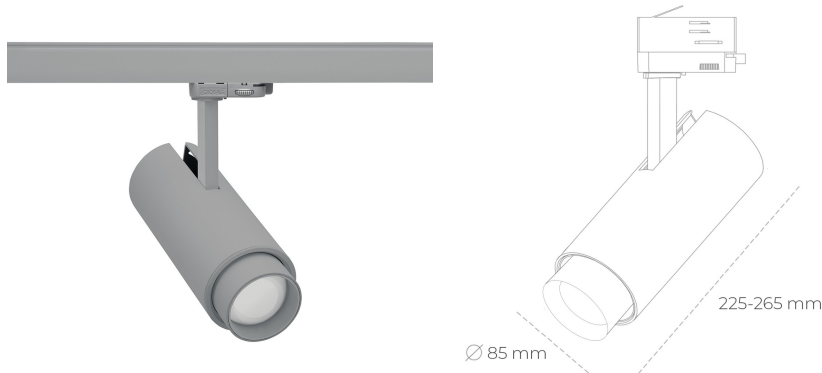

SPOTLIGHT SNIPER ZOOM 825 14W 6-60° GREY BREAD ON/OFF

LED	COB
Light colour	2500 [K] BREAD
CRI	80
Led chip flux	1674 [lm]
Luminous flux	1004 [lm]
System power	14 [W]
Luminaire Efficiency	72 [lm/W]
Beam angle	36°
Controller	ON/OFF
MacAdam	3 SDCM

Spotlight LED

Track mounted LED spotlight. Aluminium housing. Ceiling base installation possible. Available in white, black and grey. Any RAL palette colour available on enquiry. Adjustable telescopic lens: 6° - 60°. Maximum power is 22W

LUMINAIRE

Weight	1,54 [kg]
Protection rating IP , IK , class	IP 20, IK 3,
Luminaire colour	GREY
Cover	Glass
Operating voltage	220-240V 50-60Hz

Note: All data are typical values. Tolerance of measurements +/-10% System features may change with product improvements due to technical advances.

OPTIONS

Casambi on inquiry, DALI on inquiry, Phase-cut dimming on inquiry.

Generated: 28.06.2024

+48 32 388 80 00

www.cora.pl
cora@cora.pl

Street: Ignatza Hakuby 18
41-914 Bytom, Polska