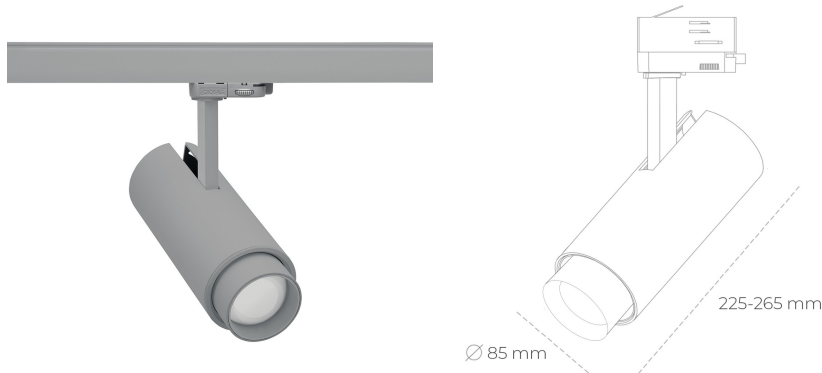

SPOTLIGHT SNIPER ZOOM 820 23W 6-60° GREY MEAT PINK ON/OFF

LED	COB
Light colour	2000 [K] MEAT PINK
CRI	80
Led chip flux	2013 [lm]
Luminous flux	1207 [lm]
System power	23 [W]
Luminaire Efficiency	52 [lm/W]
Beam angle	36°
Controller	ON/OFF
MacAdam	3 SDCM

Spotlight LED

Track mounted LED spotlight. Aluminium housing. Ceiling base installation possible. Available in white, black and grey. Any RAL palette colour available on enquiry. Adjustable telescopic lens: 6° - 60°. Maximum power is 22W

LUMINAIRE

Weight	1,54 [kg]
Protection rating IP , IK , class	IP 20, IK 3,
Luminaire colour	GREY
Cover	Glass
Operating voltage	220-240V 50-60Hz

Note: All data are typical values. Tolerance of measurements +/-10% System features may change with product improvements due to technical advances.

OPTIONS

Casambi on inquiry, DALI on inquiry, Phase-cut dimming on inquiry.

Generated: 26.06.2024

+48 32 388 80 00

www.cora.pl
cora@cora.pl

Street: Ignatza Hakuby 18
41-914 Bytom, Polska