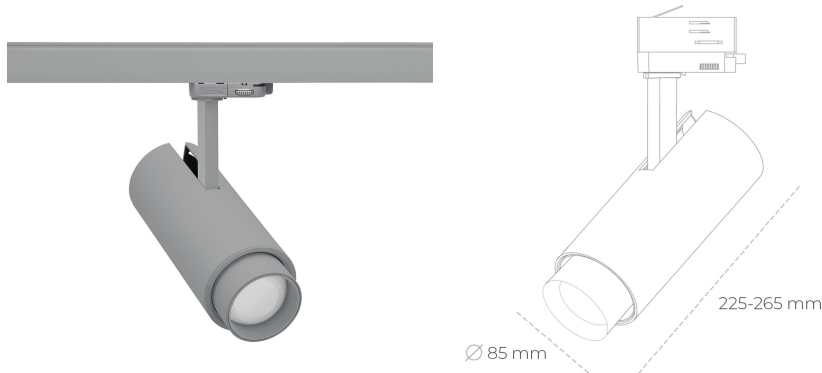

SPOTLIGHT SNIPER ZOOM 820 14W 6-60° GREY MEAT PINK ON/OFF

Article number: N017-K0001-VE820-H9-###-ZA01_350-##-###

LED	COB
Light colour	2000 [K] MEAT PINK
CRI	80
Led chip flux	1253 [lm]
Luminous flux	751 [lm]
System power	14 [W]
Luminaire Efficiency	54 [lm/W]
Beam angle	36°
Controller	ON/OFF
MacAdam	3 SDCM

Spotlight LED

Track mounted LED spotlight. Aluminium housing. Ceiling base installation possible. Available in white, black and grey. Any RAL palette colour available on enquiry. Adjustable telescopic lens: 6° - 60°. Maximum power is 22W

LUMINAIRE

Weight	1,54 [kg]
Protection rating IP , IK , class	IP 20, IK 3,
Luminaire colour	GREY
Cover	Glass
Operating voltage	220-240V 50-60Hz

Note: All data are typical values. Tolerance of measurements +/-10% System features may change with product improvements due to technical advances.