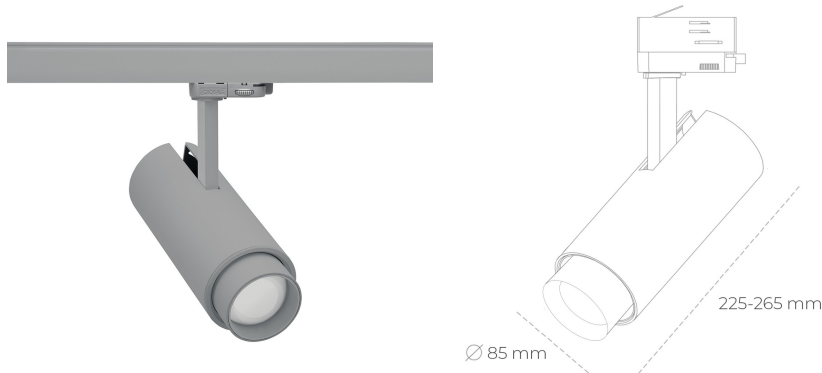

## SPOTLIGHT SNIPER ZOOM 850 21W 6-60° GREY | ON/OFF

Article number: N017-K0001-RF850-H9-###-ZA02\_550-##-###

LED	COB
Light colour	5000 [K]
CRI	80
Led chip flux	3185 [lm]
Luminous flux	1911 [lm]
System power	21 [W]
Luminaire Efficiency	91 [lm/W]
Beam angle	36°
Controller	ON/OFF
MacAdam	3 SDCM

### Spotlight LED

Track mounted LED spotlight. Aluminium housing. Ceiling base installation possible. Available in white, black and grey. Any RAL palette colour available on enquiry. Adjustable telescopic lens: 6° - 60°. Maximum power is 22W

### LUMINAIRE

Weight	1,54 [kg]
Protection rating IP , IK , class	IP 20, IK 3,
Luminaire colour	GREY
Cover	Glass
Operating voltage	220-240V 50-60Hz

Note: All data are typical values. Tolerance of measurements +/-10% System features may change with product improvements due to technical advances.