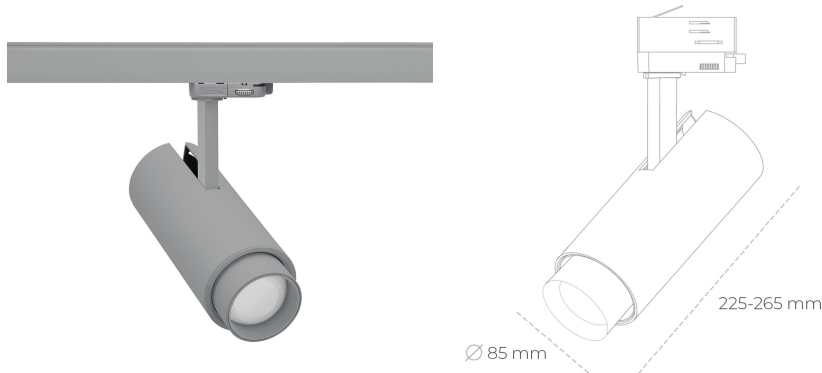

SPOTLIGHT SNIPER ZOOM 827 23W 6-60° GREY | ON/OFF

Article number: N017-K0001-RF827-H9-###-ZA02_600-##-###

LED	COB
Light colour	2700 [K]
CRI	80
Led chip flux	3233 [lm]
Luminous flux	1939 [lm]
System power	23 [W]
Luminaire Efficiency	84 [lm/W]
Beam angle	36°
Controller	ON/OFF
MacAdam	3 SDCM

Spotlight LED

Track mounted LED spotlight. Aluminium housing. Ceiling base installation possible. Available in white, black and grey. Any RAL palette colour available on enquiry. Adjustable telescopic lens: 6° - 60°. Maximum power is 22W

LUMINAIRE

Weight	1,54 [kg]
Protection rating IP , IK , class	IP 20, IK 3,
Luminaire colour	GREY
Cover	Glass
Operating voltage	220-240V 50-60Hz

Note: All data are typical values. Tolerance of measurements +/-10% System features may change with product improvements due to technical advances.