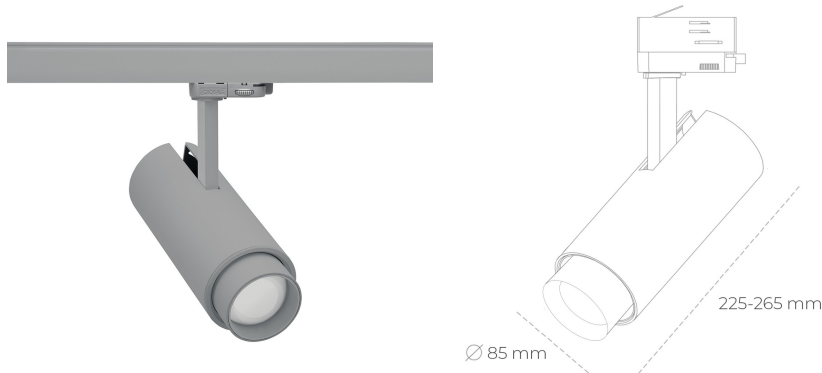

SPOTLIGHT SNIPER ZOOM 827 21W 6-60° GREY | ON/OFF

Article number: N017-K0001-RF827-H9-###-ZA02_550-##-###

LED	COB
Light colour	2700 [K]
CRI	80
Led chip flux	2963 [lm]
Luminous flux	1777 [lm]
System power	21 [W]
Luminaire Efficiency	85 [lm/W]
Beam angle	36°
Controller	ON/OFF
MacAdam	3 SDCM

Spotlight LED

Track mounted LED spotlight. Aluminium housing. Ceiling base installation possible. Available in white, black and grey. Any RAL palette colour available on enquiry. Adjustable telescopic lens: 6° - 60°. Maximum power is 22W

LUMINAIRE

Weight	1,54 [kg]
Protection rating IP , IK , class	IP 20, IK 3,
Luminaire colour	GREY
Cover	Glass
Operating voltage	220-240V 50-60Hz

Note: All data are typical values. Tolerance of measurements +/-10% System features may change with product improvements due to technical advances.