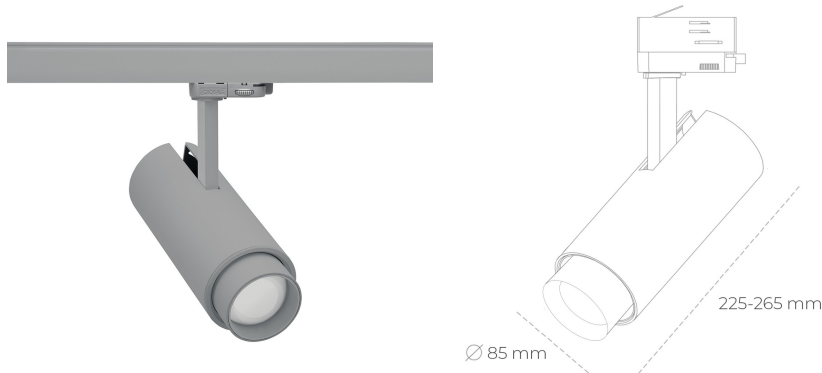

SPOTLIGHT SNIPER ZOOM 827 13W 6-60° GREY | ON/OFF

Article number: N017-K0001-RF827-H9-###-ZA01_350-##-###

LED	COB
Light colour	2700 [K]
CRI	80
Led chip flux	1886 [lm]
Luminous flux	1131 [lm]
System power	13 [W]
Luminaire Efficiency	87 [lm/W]
Beam angle	36°
Controller	ON/OFF
MacAdam	3 SDCM

Spotlight LED

Track mounted LED spotlight. Aluminium housing. Ceiling base installation possible. Available in white, black and grey. Any RAL palette colour available on enquiry. Adjustable telescopic lens: 6° - 60°. Maximum power is 22W

LUMINAIRE

Weight	1,54 [kg]
Protection rating IP , IK , class	IP 20, IK 3,
Luminaire colour	GREY
Cover	Glass
Operating voltage	220-240V 50-60Hz

Note: All data are typical values. Tolerance of measurements +/-10% System features may change with product improvements due to technical advances.