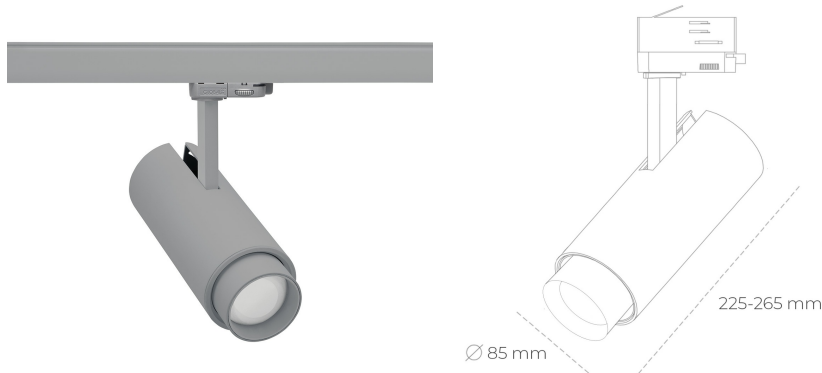

# SPOTLIGHT SNIPER ZOOM 930 20W 6-60° GREY PREMIUM COLOR ON/OFF

Article number: N017-K0001-PC930-HA-###-ZA01\_500-##-###

LED	COB
Light colour	3000 [K] PREMIUM COLOR
CRI	90
Led chip flux	2200 [lm]
Luminous flux	1320 [lm]
System power	20 [W]
Luminaire Efficiency	66 [lm/W]
Beam angle	36°
Controller	ON/OFF
MacAdam	3 SDCM

### Spotlight LED

Track mounted LED spotlight. Aluminium housing. Ceiling base installation possible. Available in white, black and grey. Any RAL palette colour available on enquiry. Adjustable telescopic lens: 6° - 60°. Maximum power is 22W

### LUMINAIRE

Weight	1,54 [kg]
Protection rating IP , IK , class	IP 20, IK 3,
Luminaire colour	GREY
Cover	Glass
Operating voltage	220-240V 50-60Hz

Note: All data are typical values. Tolerance of measurements +/-10% System features may change with product improvements due to technical advances.