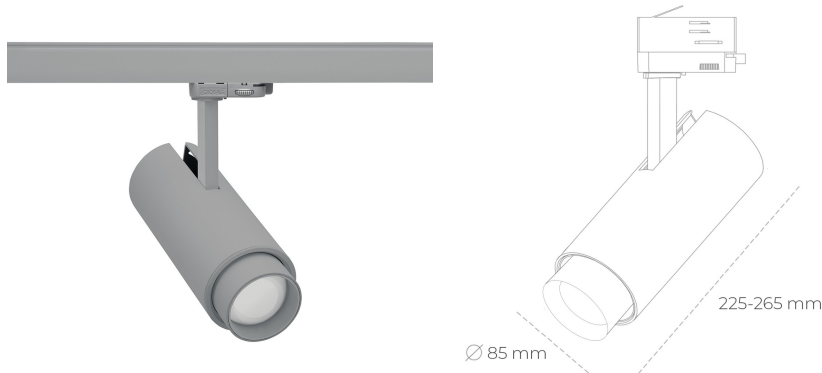

SPOTLIGHT SNIPER ZOOM 930 23W 6-60° GREY CRI97 ON/OFF

Article number: N017-K0001-HI930-H9-###-ZA02_600-##-###

LED	COB
Light colour	3000 [K] CRI97
CRI	90
Led chip flux	2601 [lm]
Luminous flux	1560 [lm]
System power	23 [W]
Luminaire Efficiency	68 [lm/W]
Beam angle	36°
Controller	ON/OFF
MacAdam	3 SDCM

Spotlight LED

Track mounted LED spotlight. Aluminium housing. Ceiling base installation possible. Available in white, black and grey. Any RAL palette colour available on enquiry. Adjustable telescopic lens: 6° - 60°. Maximum power is 22W

LUMINAIRE

Weight	1,54 [kg]
Protection rating IP , IK , class	IP 20, IK 3,
Luminaire colour	GREY
Cover	Glass
Operating voltage	220-240V 50-60Hz

Note: All data are typical values. Tolerance of measurements +/-10% System features may change with product improvements due to technical advances.