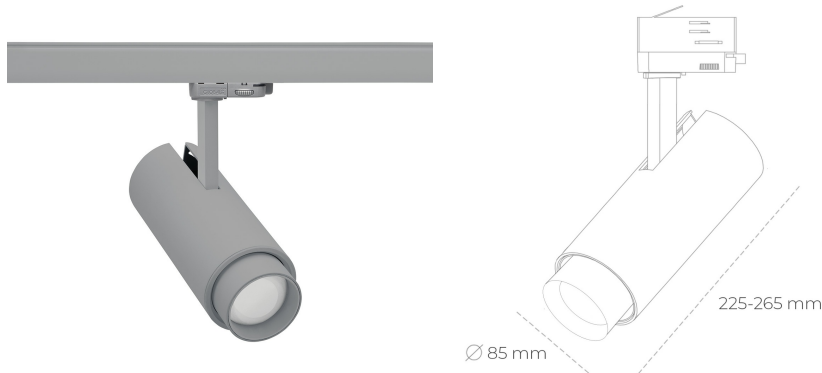

SPOTLIGHT SNIPER ZOOM 930 21W 6-60° GREY CRI97 ON/OFF

Article number: N017-K0001-HI930-H9-###-ZA02_550-##-###

LED	COB
Light colour	3000 [K] CRI97
CRI	90
Led chip flux	2402 [lm]
Luminous flux	1441 [lm]
System power	21 [W]
Luminaire Efficiency	69 [lm/W]
Beam angle	36°
Controller	ON/OFF
MacAdam	3 SDCM

Spotlight LED

Track mounted LED spotlight. Aluminium housing. Ceiling base installation possible. Available in white, black and grey. Any RAL palette colour available on enquiry. Adjustable telescopic lens: 6° - 60°. Maximum power is 22W

LUMINAIRE

Weight	1,54 [kg]
Protection rating IP , IK , class	IP 20, IK 3,
Luminaire colour	GREY
Cover	Glass
Operating voltage	220-240V 50-60Hz

Note: All data are typical values. Tolerance of measurements +/-10% System features may change with product improvements due to technical advances.