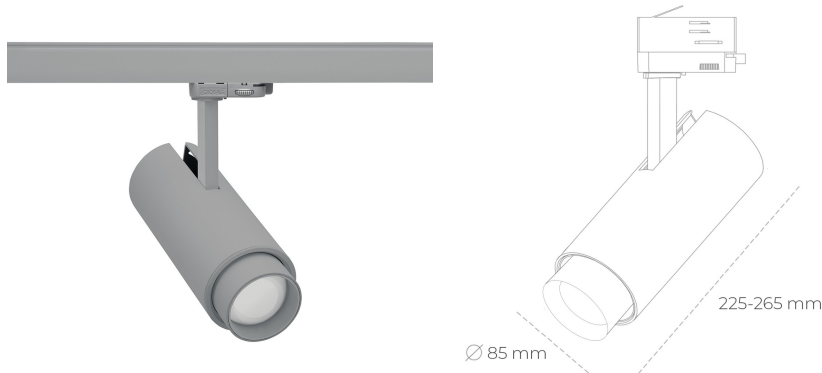

SPOTLIGHT SNIPER ZOOM 935 21W 6-60° GREY PREMIUM WHITE ON/OFF

Article number: N017-K0001-HE935-HA-###-ZA02_550-##-###

LED	COB
Light colour	3500 [K] PREMIUM WHITE
CRI	90
Led chip flux	3245 [lm]
Luminous flux	1947 [lm]
System power	21 [W]
Luminaire Efficiency	93 [lm/W]
Beam angle	36°
Controller	ON/OFF
MacAdam	3 SDCM

Spotlight LED

Track mounted LED spotlight. Aluminium housing. Ceiling base installation possible. Available in white, black and grey. Any RAL palette colour available on enquiry. Adjustable telescopic lens: 6° - 60°. Maximum power is 22W

LUMINAIRE

Weight	1,54 [kg]
Protection rating IP , IK , class	IP 20, IK 3,
Luminaire colour	GREY
Cover	Glass
Operating voltage	220-240V 50-60Hz

Note: All data are typical values. Tolerance of measurements +/-10% System features may change with product improvements due to technical advances.