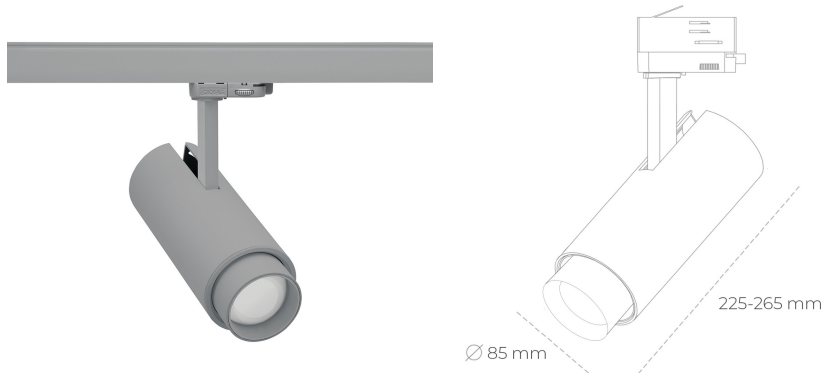

# SPOTLIGHT SNIPER ZOOM 935 11W 6-60° GREY PREMIUM WHITE ON/OFF

Article number: N017-K0001-HE935-HA-###-ZA01\_250-##-###

LED	COB
Light colour	3500 [K] PREMIUM WHITE
CRI	90
Led chip flux	1545 [lm]
Luminous flux	927 [lm]
System power	11 [W]
Luminaire Efficiency	84 [lm/W]
Beam angle	36°
Controller	ON/OFF
MacAdam	3 SDCM

### Spotlight LED

Track mounted LED spotlight. Aluminium housing. Ceiling base installation possible. Available in white, black and grey. Any RAL palette colour available on enquiry. Adjustable telescopic lens: 6° - 60°. Maximum power is 22W

### LUMINAIRE

Weight	1,54 [kg]
Protection rating IP , IK , class	IP 20, IK 3,
Luminaire colour	GREY
Cover	Glass
Operating voltage	220-240V 50-60Hz

Note: All data are typical values. Tolerance of measurements +/-10% System features may change with product improvements due to technical advances.