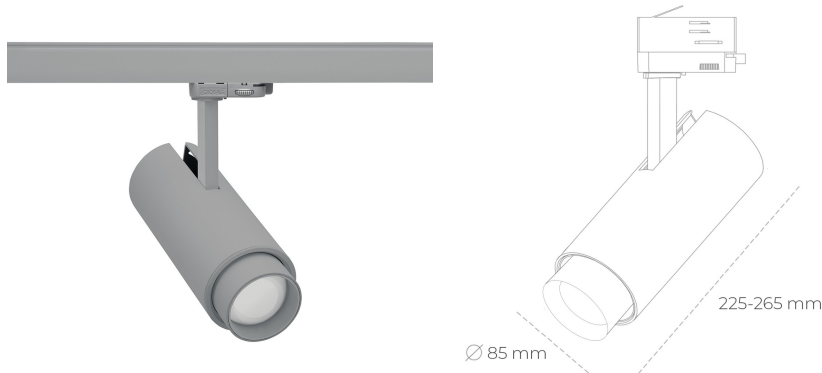

SPOTLIGHT SNIPER ZOOM 957 21W 6-60° GREY SPECIAL ON/OFF

Article number: N017-K0001-CC957-H9-###-ZA02_550-##-###

LED	COB
Light colour	5700 [K] SPECIAL
CRI	90
Led chip flux	2788 [lm]
Luminous flux	1672 [lm]
System power	21 [W]
Luminaire Efficiency	80 [lm/W]
Beam angle	36°
Controller	ON/OFF
MacAdam	3 SDCM

Spotlight LED

Track mounted LED spotlight. Aluminium housing. Ceiling base installation possible. Available in white, black and grey. Any RAL palette colour available on enquiry. Adjustable telescopic lens: 6° - 60°. Maximum power is 22W

LUMINAIRE

Weight	1,54 [kg]
Protection rating IP , IK , class	IP 20, IK 3,
Luminaire colour	GREY
Cover	Glass
Operating voltage	220-240V 50-60Hz

Note: All data are typical values. Tolerance of measurements +/-10% System features may change with product improvements due to technical advances.