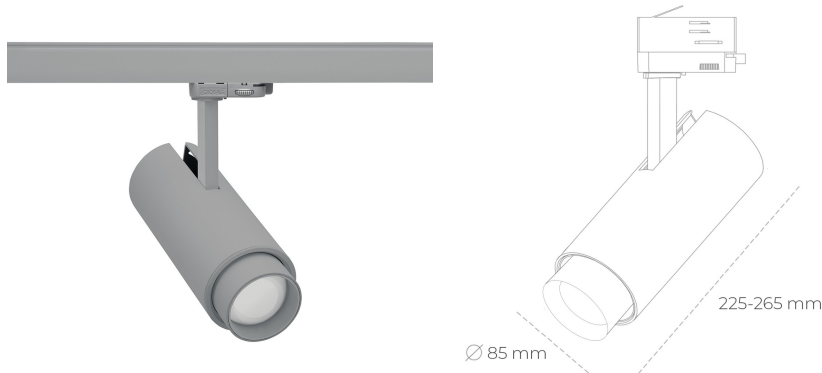

## SPOTLIGHT SNIPER ZOOM 957 19W 6-60° GREY SPECIAL ON/OFF

Article number: N017-K0001-CC957-H9-###-ZA01\_500-##-###

LED	COB
Light colour	5700 [K] SPECIAL
CRI	90
Led chip flux	2551 [lm]
Luminous flux	1530 [lm]
System power	19 [W]
Luminaire Efficiency	81 [lm/W]
Beam angle	36°
Controller	ON/OFF
MacAdam	3 SDCM

### Spotlight LED

Track mounted LED spotlight. Aluminium housing. Ceiling base installation possible. Available in white, black and grey. Any RAL palette colour available on enquiry. Adjustable telescopic lens: 6° - 60°. Maximum power is 22W

### LUMINAIRE

Weight	1,54 [kg]
Protection rating IP , IK , class	IP 20, IK 3,
Luminaire colour	GREY
Cover	Glass
Operating voltage	220-240V 50-60Hz

Note: All data are typical values. Tolerance of measurements +/-10% System features may change with product improvements due to technical advances.