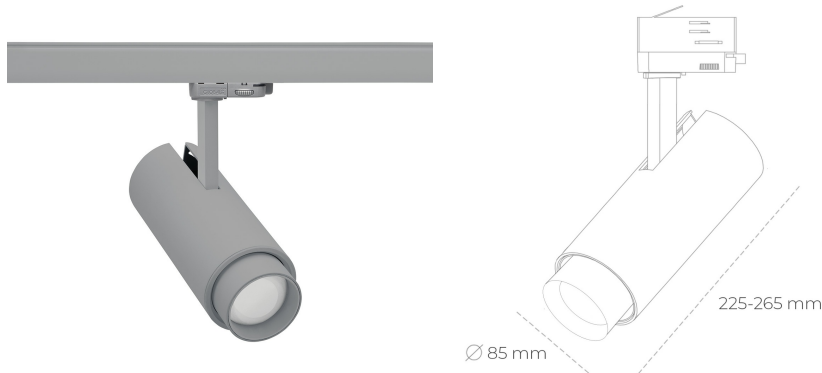

SPOTLIGHT SNIPER ZOOM 957 10W 6-60° GREY SPECIAL ON/OFF

Article number: N017-K0001-CC957-H9-###-ZA01_250-##-###

LED	COB
Light colour	5700 [K] SPECIAL
CRI	90
Led chip flux	1318 [lm]
Luminous flux	790 [lm]
System power	10 [W]
Luminaire Efficiency	79 [lm/W]
Beam angle	36°
Controller	ON/OFF
MacAdam	3 SDCM

Spotlight LED

Track mounted LED spotlight. Aluminium housing. Ceiling base installation possible. Available in white, black and grey. Any RAL palette colour available on enquiry. Adjustable telescopic lens: 6° - 60°. Maximum power is 22W

LUMINAIRE

Weight	1,54 [kg]
Protection rating IP , IK , class	IP 20, IK 3,
Luminaire colour	GREY
Cover	Glass
Operating voltage	220-240V 50-60Hz

Note: All data are typical values. Tolerance of measurements +/-10% System features may change with product improvements due to technical advances.