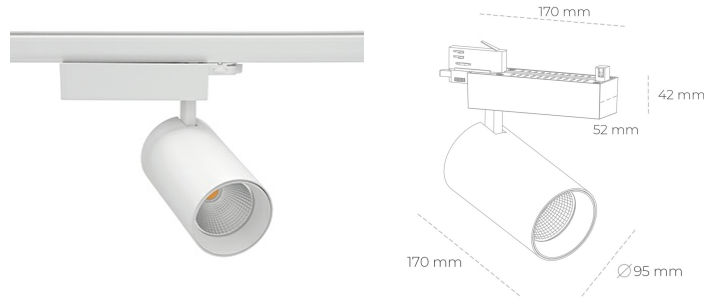

# SPOTLIGHT SNIPER N 825 31W 45° WHITE BREAD ON/OFF

Article number: N015-K0003-VF825-H7-N45-ZA03\_800-S4-###

LED	COB
Light colour	2500 [K] BREAD
CRI	80
Led chip flux	3621 [lm]
Luminous flux	2896 [lm]
System power	31 [W]
Luminaire Efficiency	93 [lm/W]
Beam angle	45°
Controller	ON/OFF
MacAdam	3 SDCM

### Spotlight LED

Track mounted LED spotlight. Aluminium housing. Ceiling base installation possible. Available in white, black and grey. Any RAL palette colour available on enquiry. Reflector beams available: 15° 30° and 45° . Maximum power is 30W

### LUMINAIRE

Weight	1.33 [kg]
Protection rating IP , IK , class	IP 20, IK 3,
Luminaire colour	WHITE
Cover	Glass
Operating voltage	220-240V 50-60Hz

Note: All data are typical values. Tolerance of measurements +/-10%  
 System features may change with product improvements due to technical advances.