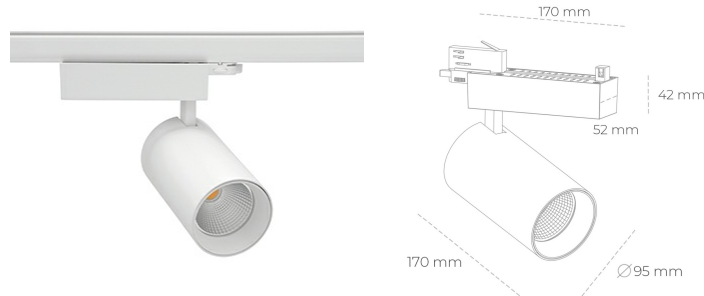

SPOTLIGHT SNIPER N 825 25W 45° WHITE BREAD ON/OFF

Article number: N015-K0003-VF825-H7-N45-ZA02_650-S4-###

LED	COB
Light colour	2500 [K] BREAD
CRI	80
Led chip flux	3042 [lm]
Luminous flux	2433 [lm]
System power	25 [W]
Luminaire Efficiency	97 [lm/W]
Beam angle	45°
Controller	ON/OFF
MacAdam	3 SDCM

Spotlight LED

Track mounted LED spotlight. Aluminium housing. Ceiling base installation possible. Available in white, black and grey. Any RAL palette colour available on enquiry. Reflector beams available: 15° 30° and 45° . Maximum power is 30W

LUMINAIRE

Weight	1.33 [kg]
Protection rating IP , IK , class	IP 20, IK 3,
Luminaire colour	WHITE
Cover	Glass
Operating voltage	220-240V 50-60Hz

Note: All data are typical values. Tolerance of measurements +/-10%
 System features may change with product improvements due to technical advances.