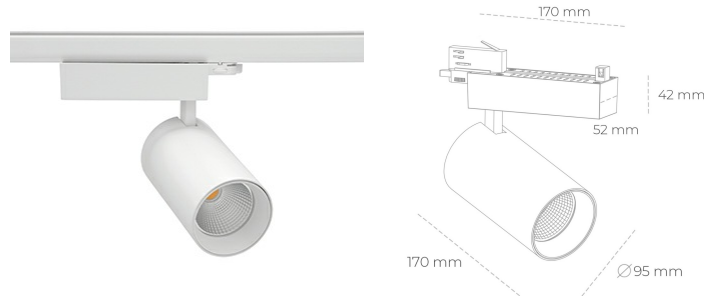

SPOTLIGHT SNIPER N 825 10W 30° WHITE BREAD ON/OFF

Article number: N015-K0003-VF825-H7-N30-ZA01_250-S4-###

LED	COB
Light colour	2500 [K] BREAD
CRI	80
Led chip flux	1195 [lm]
Luminous flux	956 [lm]
System power	10 [W]
Luminaire Efficiency	96 [lm/W]
Beam angle	30°
Controller	ON/OFF
MacAdam	3 SDCM

Spotlight LED

Track mounted LED spotlight. Aluminium housing. Ceiling base installation possible. Available in white, black and grey. Any RAL palette colour available on enquiry. Reflector beams available: 15° 30° and 45° . Maximum power is 30W

LUMINAIRE

Weight	1.33 [kg]
Protection rating IP , IK , class	IP 20, IK 3,
Luminaire colour	WHITE
Cover	Glass
Operating voltage	220-240V 50-60Hz

Note: All data are typical values. Tolerance of measurements +/-10%
System features may change with product improvements due to technical advances.