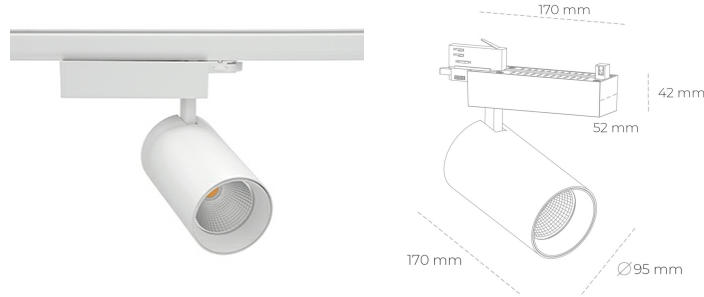

SPOTLIGHT SNIPER N 820 21W 45° WHITE MEAT PINK ON/OFF

Article number: N015-K0003-VE820-H7-N45-ZA02_550-S4-###

LED	COB
Light colour	2000 [K] MEAT PINK
CRI	80
Led chip flux	1845 [lm]
Luminous flux	1476 [lm]
System power	21 [W]
Luminaire Efficiency	70 [lm/W]
Beam angle	45°
Controller	ON/OFF
MacAdam	3 SDCM

Spotlight LED

Track mounted LED spotlight. Aluminium housing. Ceiling base installation possible. Available in white, black and grey. Any RAL palette colour available on enquiry. Reflector beams available: 15° 30° and 45° . Maximum power is 30W

LUMINAIRE

Weight	1.33 [kg]
Protection rating IP , IK , class	IP 20, IK 3,
Luminaire colour	WHITE
Cover	Glass
Operating voltage	220-240V 50-60Hz

Note: All data are typical values. Tolerance of measurements +/-10%
System features may change with product improvements due to technical advances.