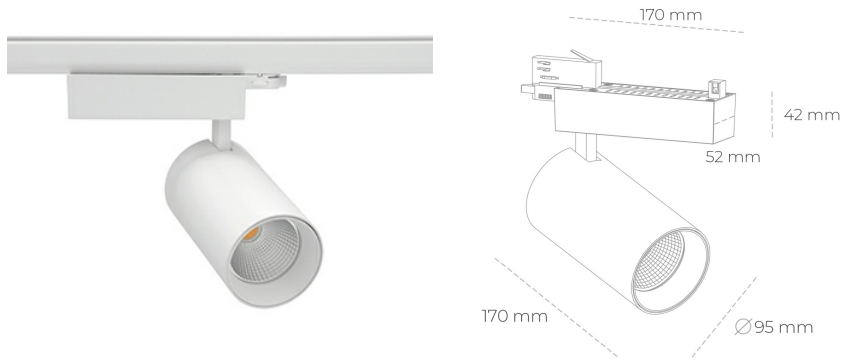

SPOTLIGHT SNIPER N 820 19W 45° WHITE MEAT PINK ON/OFF

Article number: N015-K0003-VE820-H7-N45-ZA01_500-S4-###

LED	COB
Light colour	2000 [K] MEAT PINK
CRI	80
Led chip flux	1741 [lm]
Luminous flux	1392 [lm]
System power	19 [W]
Luminaire Efficiency	73 [lm/W]
Beam angle	45°
Controller	ON/OFF
MacAdam	3 SDCM

Spotlight LED

Track mounted LED spotlight. Aluminium housing. Ceiling base installation possible. Available in white, black and grey. Any RAL palette colour available on enquiry. Reflector beams available: 15° 30° and 45°. Maximum power is 30W

LUMINAIRE

Weight	1,33 [kg]
Protection rating IP , IK , class	IP 20, IK 3,
Luminaire colour	WHITE
Cover	Glass
Operating voltage	220-240V 50-60Hz

Note: All data are typical values. Tolerance of measurements +/-10% System features may change with product improvements due to technical advances.