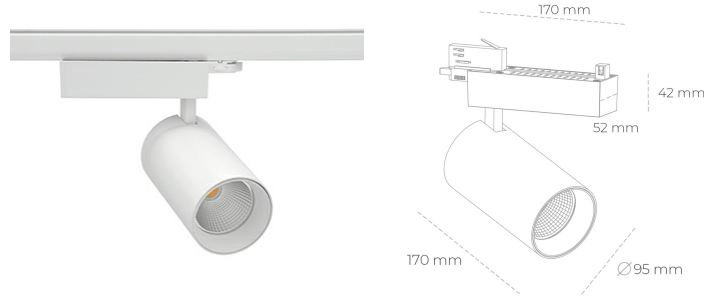

# SPOTLIGHT SNIPER N 820 10W 45° WHITE MEAT PINK ON/OFF

Article number: N015-K0003-VE820-H7-N45-ZA01\_250-S4-###

LED	COB
Light colour	2000 [K] MEAT PINK
CRI	80
Led chip flux	895 [lm]
Luminous flux	716 [lm]
System power	10 [W]
Luminaire Efficiency	72 [lm/W]
Beam angle	45°
Controller	ON/OFF
MacAdam	3 SDCM

### Spotlight LED

Track mounted LED spotlight. Aluminium housing. Ceiling base installation possible. Available in white, black and grey. Any RAL palette colour available on enquiry. Reflector beams available: 15° 30° and 45° . Maximum power is 30W

### LUMINAIRE

Weight	1.33 [kg]
Protection rating IP , IK , class	IP 20, IK 3,
Luminaire colour	WHITE
Cover	Glass
Operating voltage	220-240V 50-60Hz

Note: All data are typical values. Tolerance of measurements +/-10%  
System features may change with product improvements due to technical advances.