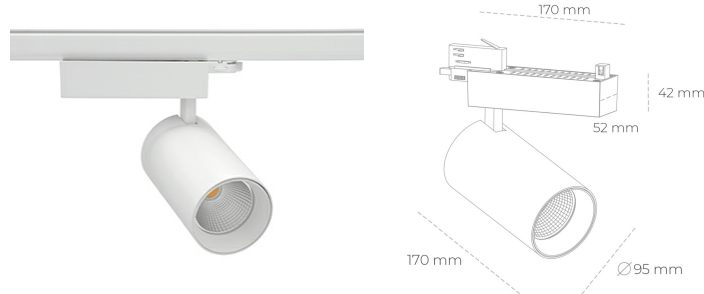

# SPOTLIGHT SNIPER N 820 23W 30° WHITE MEAT PINK ON/OFF

Article number: N015-K0003-VE820-H7-N30-ZA02\_600-S4-###

|                      |                    |
|----------------------|--------------------|
| LED                  | COB                |
| Light colour         | 2000 [K] MEAT PINK |
| CRI                  | 80                 |
| Led chip flux        | 2013 [lm]          |
| Luminous flux        | 1610 [lm]          |
| System power         | 23 [W]             |
| Luminaire Efficiency | 70 [lm/W]          |
| Beam angle           | 30°                |
| Controller           | ON/OFF             |
| MacAdam              | 3 SDCM             |

## Spotlight LED

Track mounted LED spotlight. Aluminium housing. Ceiling base installation possible. Available in white, black and grey. Any RAL palette colour available on enquiry. Reflector beams available: 15° 30° and 45° . Maximum power is 30W

## LUMINAIRE

|                                   |                  |
|-----------------------------------|------------------|
| Weight                            | 1.33 [kg]        |
| Protection rating IP , IK , class | IP 20, IK 3,     |
| Luminaire colour                  | WHITE            |
| Cover                             | Glass            |
| Operating voltage                 | 220-240V 50-60Hz |