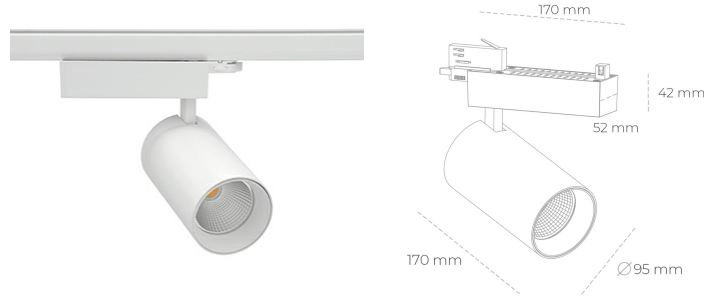

SPOTLIGHT SNIPER N 820 21W 30° WHITE MEAT PINK ON/OFF

Article number: N015-K0003-VE820-H7-N30-ZA02_550-S4-###

LED	COB
Light colour	2000 [K] MEAT PINK
CRI	80
Led chip flux	1845 [lm]
Luminous flux	1476 [lm]
System power	21 [W]
Luminaire Efficiency	70 [lm/W]
Beam angle	30°
Controller	ON/OFF
MacAdam	3 SDCM

Spotlight LED

Track mounted LED spotlight. Aluminium housing. Ceiling base installation possible. Available in white, black and grey. Any RAL palette colour available on enquiry. Reflector beams available: 15° 30° and 45° . Maximum power is 30W

LUMINAIRE

Weight	1.33 [kg]
Protection rating IP , IK , class	IP 20, IK 3,
Luminaire colour	WHITE
Cover	Glass
Operating voltage	220-240V 50-60Hz

Note: All data are typical values. Tolerance of measurements +/-10%
System features may change with product improvements due to technical advances.