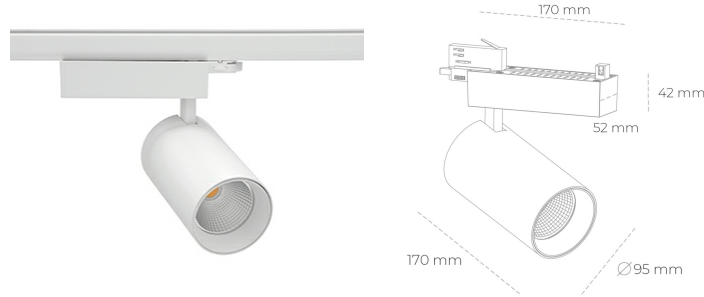

# SPOTLIGHT SNIPER N 820 25W 15° WHITE MEAT PINK ON/OFF

Article number: N015-K0003-VE820-H7-N15-ZA02\_650-S4-###

LED	COB
Light colour	2000 [K] MEAT PINK
CRI	80
Led chip flux	2181 [lm]
Luminous flux	1744 [lm]
System power	25 [W]
Luminaire Efficiency	70 [lm/W]
Beam angle	15°
Controller	ON/OFF
MacAdam	3 SDCM

### Spotlight LED

Track mounted LED spotlight. Aluminium housing. Ceiling base installation possible. Available in white, black and grey. Any RAL palette colour available on enquiry. Reflector beams available: 15° 30° and 45° . Maximum power is 30W

### LUMINAIRE

Weight	1.33 [kg]
Protection rating IP , IK , class	IP 20, IK 3,
Luminaire colour	WHITE
Cover	Glass
Operating voltage	220-240V 50-60Hz

Note: All data are typical values. Tolerance of measurements +/-10%  
System features may change with product improvements due to technical advances.