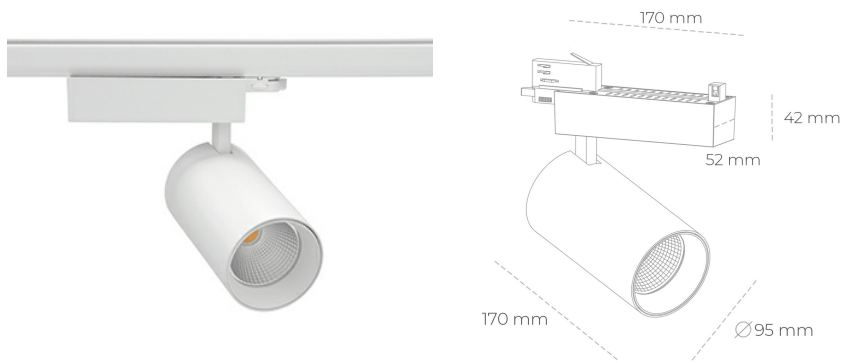

SPOTLIGHT SNIPER N 940 31W 45° WHITE | ON/OFF

Article number: N015-K0003-RF940-H7-N45-ZA03_800-S4-###

LED	COB
Light colour	4000 [K]
CRI	90
Led chip flux	3866 [lm]
Luminous flux	3092 [lm]
System power	31 [W]
Luminaire Efficiency	100 [lm/W]
Beam angle	45°
Controller	ON/OFF
MacAdam	3 SDCM

Spotlight LED

Track mounted LED spotlight. Aluminium housing. Ceiling base installation possible. Available in white, black and grey. Any RAL palette colour available on enquiry. Reflector beams available: 15° 30° and 45°. Maximum power is 30W

LUMINAIRE

Weight	1,33 [kg]
Protection rating IP , IK , class	IP 20, IK 3,
Luminaire colour	WHITE
Cover	Glass
Operating voltage	220-240V 50-60Hz

Note: All data are typical values. Tolerance of measurements +/-10% System features may change with product improvements due to technical advances.