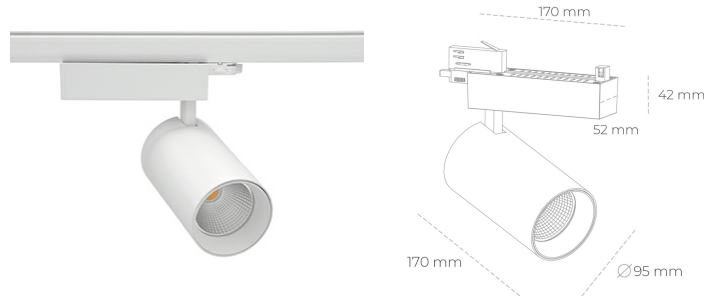

SPOTLIGHT SNIPER N 940 14W 45° WHITE | ON/OFF

Article number: N015-K0003-RF940-H7-N45-ZA01_350-S4-###

LED	COB
Light colour	4000 [K]
CRI	90
Led chip flux	1691 [lm]
Luminous flux	1352 [lm]
System power	14 [W]
Luminaire Efficiency	97 [lm/W]
Beam angle	45°
Controller	ON/OFF
MacAdam	3 SDCM

Spotlight LED

Track mounted LED spotlight. Aluminium housing. Ceiling base installation possible. Available in white, black and grey. Any RAL palette colour available on enquiry. Reflector beams available: 15° 30° and 45° . Maximum power is 30W

LUMINAIRE

Weight	1.33 [kg]
Protection rating IP , IK , class	IP 20, IK 3,
Luminaire colour	WHITE
Cover	Glass
Operating voltage	220-240V 50-60Hz

Note: All data are typical values. Tolerance of measurements +/-10%
System features may change with product improvements due to technical advances.