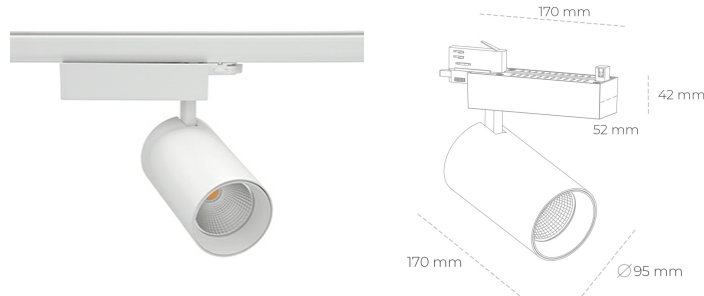

SPOTLIGHT SNIPER N 940 31W 30° WHITE | ON/OFF

Article number: N015-K0003-RF940-H7-N30-ZA03_800-S4-###

LED	COB
Light colour	4000 [K]
CRI	90
Led chip flux	3866 [lm]
Luminous flux	3092 [lm]
System power	31 [W]
Luminaire Efficiency	100 [lm/W]
Beam angle	30°
Controller	ON/OFF
MacAdam	3 SDCM

Spotlight LED

Track mounted LED spotlight. Aluminium housing. Ceiling base installation possible. Available in white, black and grey. Any RAL palette colour available on enquiry. Reflector beams available: 15° 30° and 45° . Maximum power is 30W

LUMINAIRE

Weight	1.33 [kg]
Protection rating IP , IK , class	IP 20, IK 3,
Luminaire colour	WHITE
Cover	Glass
Operating voltage	220-240V 50-60Hz

Note: All data are typical values. Tolerance of measurements +/-10%
System features may change with product improvements due to technical advances.