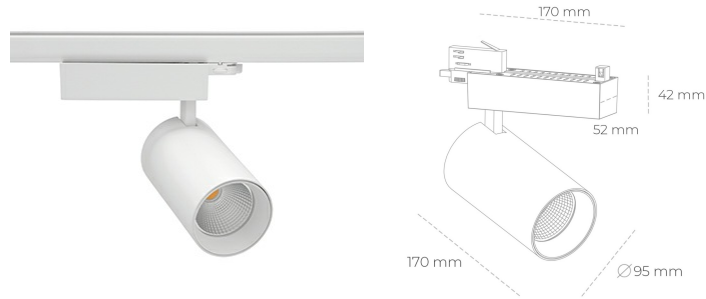

SPOTLIGHT SNIPER N 940 23W 30° WHITE | ON/OFF

Article number: N015-K0003-RF940-H7-N30-ZA02_600-S4-###

LED	COB
Light colour	4000 [K]
CRI	90
Led chip flux	2899 [lm]
Luminous flux	2319 [lm]
System power	23 [W]
Luminaire Efficiency	101 [lm/W]
Beam angle	30°
Controller	ON/OFF
MacAdam	3 SDCM

Spotlight LED

Track mounted LED spotlight. Aluminium housing. Ceiling base installation possible. Available in white, black and grey. Any RAL palette colour available on enquiry. Reflector beams available: 15° 30° and 45° . Maximum power is 30W

LUMINAIRE

Weight	1.33 [kg]
Protection rating IP , IK , class	IP 20, IK 3,
Luminaire colour	WHITE
Cover	Glass
Operating voltage	220-240V 50-60Hz

Note: All data are typical values. Tolerance of measurements +/-10%
System features may change with product improvements due to technical advances.