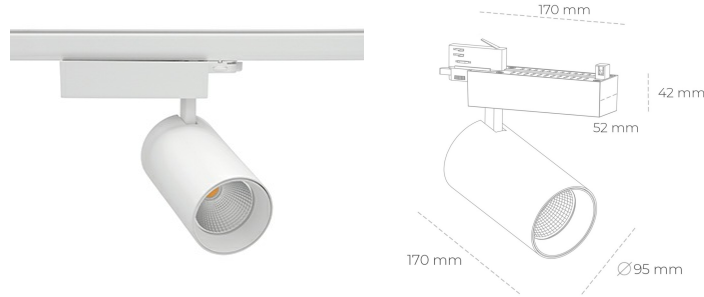

SPOTLIGHT SNIPER N 940 10W 30° WHITE | ON/OFF

Article number: N015-K0003-RF940-H7-N30-ZA01_250-S4-###

LED	COB
Light colour	4000 [K]
CRI	90
Led chip flux	1208 [lm]
Luminous flux	966 [lm]
System power	10 [W]
Luminaire Efficiency	97 [lm/W]
Beam angle	30°
Controller	ON/OFF
MacAdam	3 SDCM

Spotlight LED

Track mounted LED spotlight. Aluminium housing. Ceiling base installation possible. Available in white, black and grey. Any RAL palette colour available on enquiry. Reflector beams available: 15° 30° and 45° . Maximum power is 30W

LUMINAIRE

Weight	1.33 [kg]
Protection rating IP , IK , class	IP 20, IK 3,
Luminaire colour	WHITE
Cover	Glass
Operating voltage	220-240V 50-60Hz

Note: All data are typical values. Tolerance of measurements +/-10%
System features may change with product improvements due to technical advances.