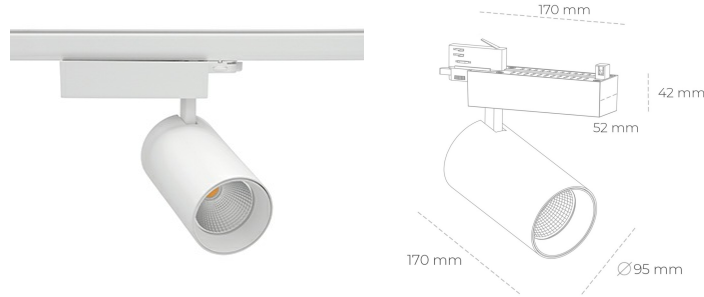

SPOTLIGHT SNIPER N 940 10W 15° WHITE | ON/OFF

Article number: N015-K0003-RF940-H7-N15-ZA01_250-S4-###

LED	COB
Light colour	4000 [K]
CRI	90
Led chip flux	1208 [lm]
Luminous flux	966 [lm]
System power	10 [W]
Luminaire Efficiency	97 [lm/W]
Beam angle	15°
Controller	ON/OFF
MacAdam	3 SDCM

Spotlight LED

Track mounted LED spotlight. Aluminium housing. Ceiling base installation possible. Available in white, black and grey. Any RAL palette colour available on enquiry. Reflector beams available: 15° 30° and 45° . Maximum power is 30W

LUMINAIRE

Weight	1.33 [kg]
Protection rating IP , IK , class	IP 20, IK 3,
Luminaire colour	WHITE
Cover	Glass
Operating voltage	220-240V 50-60Hz

Note: All data are typical values. Tolerance of measurements +/-10%
System features may change with product improvements due to technical advances.