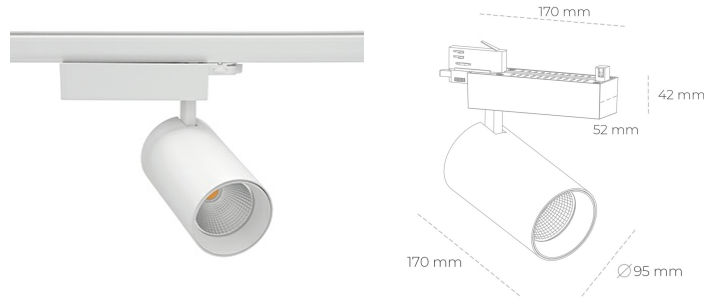

SPOTLIGHT SNIPER N 930 31W 45° WHITE | ON/OFF

Article number: N015-K0003-RF930-H7-N45-ZA03_800-S4-###

| | |
|----------------------|-----------|
| LED | COB |
| Light colour | 3000 [K] |
| CRI | 90 |
| Led chip flux | 3688 [lm] |
| Luminous flux | 2950 [lm] |
| System power | 31 [W] |
| Luminaire Efficiency | 95 [lm/W] |
| Beam angle | 45° |
| Controller | ON/OFF |
| MacAdam | 3 SDCM |

Spotlight LED

Track mounted LED spotlight. Aluminium housing. Ceiling base installation possible. Available in white, black and grey. Any RAL palette colour available on enquiry. Reflector beams available: 15° 30° and 45° . Maximum power is 30W

LUMINAIRE

| | |
|-----------------------------------|------------------|
| Weight | 1.33 [kg] |
| Protection rating IP , IK , class | IP 20, IK 3, |
| Luminaire colour | WHITE |
| Cover | Glass |
| Operating voltage | 220-240V 50-60Hz |