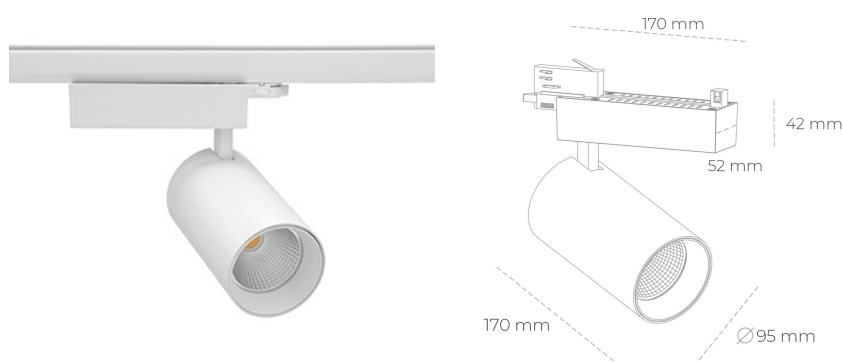

SPOTLIGHT SNIPER N 930 27W 45° WHITE | ON/OFF

LED	COB
Light colour	3000 [K] |
CRI	90
Led chip flux	3227 [lm]
Luminous flux	2581 [lm]
System power	27 [W]
Luminaire Efficiency	96 [lm/W]
Beam angle	45°
Controller	ON/OFF
MacAdam	3 SDCM

Spotlight LED

Track mounted LED spotlight. Aluminium housing. Ceiling base installation possible. Available in white, black and grey. Any RAL palette colour available on enquiry. Reflector beams available: 15° 30° and 45°. Maximum power is 30W

LUMINAIRE

Weight	1,33 [kg]
Protection rating IP , IK , class	IP 20, IK 3,
Luminaire colour	WHITE
Cover	Glass
Operating voltage	220-240V 50-60Hz

Note: All data are typical values. Tolerance of measurements +/-10% System features may change with product improvements due to technical advances.

OPTIONS

RAL colours on inquiry, honeycomb louver on inquiry , Casambi on inquiry, DALI on inquiry, Phase-cut dimming on inquiry.

Generated: 23.06.2024

+48 32 388 80 00

www.corra.pl
corra@corra.pl

Street: Ignatza Hakuby 18
41-914 Bytom, Polska