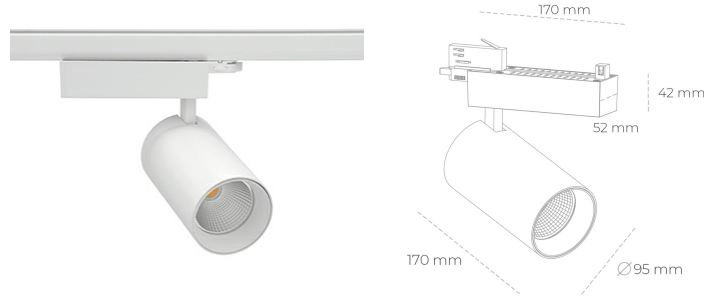

SPOTLIGHT SNIPER N 930 23W 45° WHITE | ON/OFF

Article number: N015-K0003-RF930-H7-N45-ZA02_600-S4-###

LED	COB
Light colour	3000 [K]
CRI	90
Led chip flux	2767 [lm]
Luminous flux	2213 [lm]
System power	23 [W]
Luminaire Efficiency	96 [lm/W]
Beam angle	45°
Controller	ON/OFF
MacAdam	3 SDCM

Spotlight LED

Track mounted LED spotlight. Aluminium housing. Ceiling base installation possible. Available in white, black and grey. Any RAL palette colour available on enquiry. Reflector beams available: 15° 30° and 45° . Maximum power is 30W

LUMINAIRE

Weight	1.33 [kg]
Protection rating IP , IK , class	IP 20, IK 3,
Luminaire colour	WHITE
Cover	Glass
Operating voltage	220-240V 50-60Hz

Note: All data are typical values. Tolerance of measurements +/-10%
System features may change with product improvements due to technical advances.