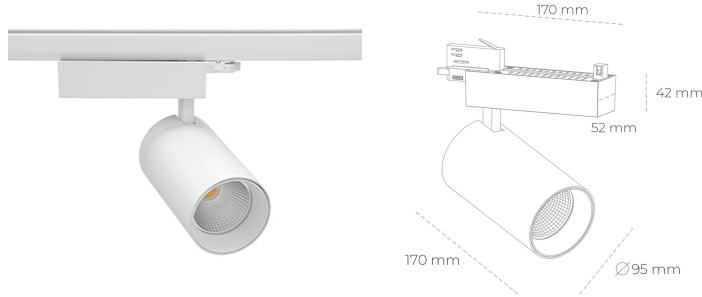

SPOTLIGHT SNIPER N 930 19W 45° WHITE | ON/OFF

Article number: N015-K0003-RF930-H7-N45-ZA01_500-S4-###

LED	COB
Light colour	3000 [K]
CRI	90
Led chip flux	2305 [lm]
Luminous flux	1844 [lm]
System power	19 [W]
Luminaire Efficiency	97 [lm/W]
Beam angle	45°
Controller	ON/OFF
MacAdam	3 SDCM

Spotlight LED

Track mounted LED spotlight. Aluminium housing. Ceiling base installation possible. Available in white, black and grey. Any RAL palette colour available on enquiry. Reflector beams available: 15° 30° and 45° . Maximum power is 30W

LUMINAIRE

Weight	1.33 [kg]
Protection rating IP , IK , class	IP 20, IK 3,
Luminaire colour	WHITE
Cover	Glass
Operating voltage	220-240V 50-60Hz

Note: All data are typical values. Tolerance of measurements +/-10%
System features may change with product improvements due to technical advances.