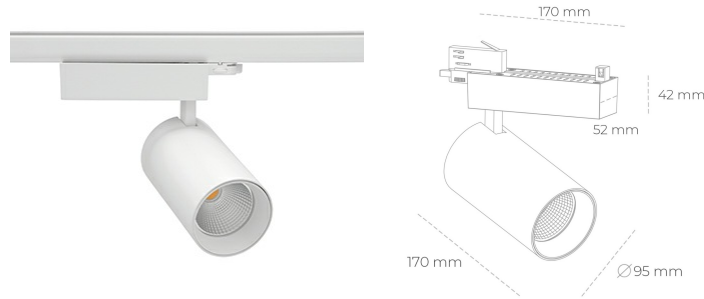

# SPOTLIGHT SNIPER N 930 14W 45° WHITE | ON/OFF

Article number: N015-K0003-RF930-H7-N45-ZA01\_350-S4-###

LED	COB
Light colour	3000 [K]
CRI	90
Led chip flux	1613 [lm]
Luminous flux	1290 [lm]
System power	14 [W]
Luminaire Efficiency	92 [lm/W]
Beam angle	45°
Controller	ON/OFF
MacAdam	3 SDCM

## Spotlight LED

Track mounted LED spotlight. Aluminium housing. Ceiling base installation possible. Available in white, black and grey. Any RAL palette colour available on enquiry. Reflector beams available: 15° 30° and 45° . Maximum power is 30W

## LUMINAIRE

Weight	1.33 [kg]
Protection rating IP , IK , class	IP 20, IK 3,
Luminaire colour	WHITE
Cover	Glass
Operating voltage	220-240V 50-60Hz

Note: All data are typical values. Tolerance of measurements +/-10%  
System features may change with product improvements due to technical advances.