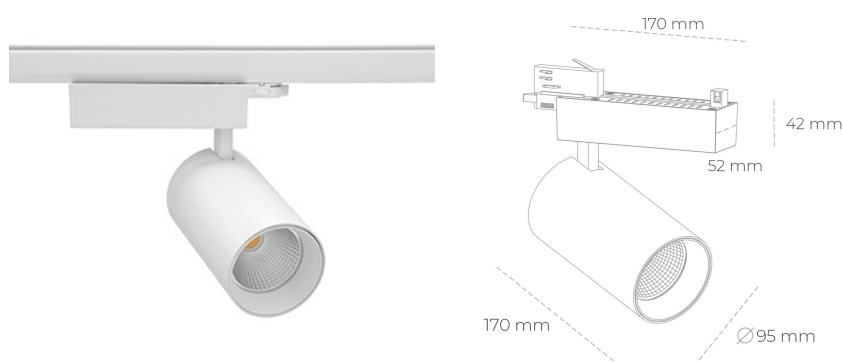

SPOTLIGHT SNIPER N 930 31W 30° WHITE | ON/OFF

Article number: N015-K0003-RF930-H7-N30-ZA03_800-S4-###

LED	COB
Light colour	3500 [K]
CRI	80
Led chip flux	3688 [lm]
Luminous flux	2950 [lm]
System power	31 [W]
Luminaire Efficiency	[lm/W]
Beam angle	30°
Controller	ON/OFF
MacAdam	3 SDCM

Spotlight LED

Track mounted LED spotlight. Aluminium housing. Ceiling base installation possible. Available in white, black and grey. Any RAL palette colour available on enquiry. Reflector beams available: 15° 30° and 45° . Maximum power is 30W

LUMINAIRE

Weight	1,33 [kg]
Protection rating IP , IK , class	IP 20, IK 3,
Luminaire colour	Glass
Cover	220-240V 50-60Hz
Operating voltage	

Note: All data are typical values. Tolerance of measurements +/-10% System features may change with product improvements due to technical advances.