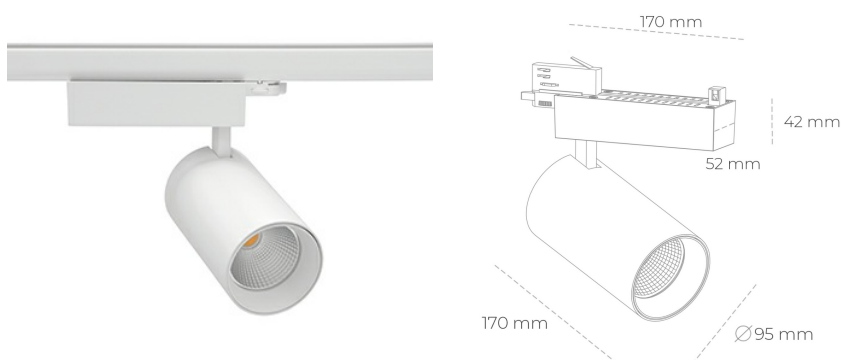

SPOTLIGHT SNIPER N 930 21W 30° WHITE | ON/OFF

LED	COB
Light colour	3000 [K] |
CRI	90
Led chip flux	2536 [lm]
Luminous flux	2028 [lm]
System power	21 [W]
Luminaire Efficiency	97 [lm/W]
Beam angle	30°
Controller	ON/OFF
MacAdam	3 SDCM

Spotlight LED

Track mounted LED spotlight. Aluminium housing. Ceiling base installation possible. Available in white, black and grey. Any RAL palette colour available on enquiry. Reflector beams available: 15° 30° and 45°. Maximum power is 30W

LUMINAIRE

Weight	1,33 [kg]
Protection rating IP , IK , class	IP 20, IK 3,
Luminaire colour	WHITE
Cover	Glass
Operating voltage	220-240V 50-60Hz

Note: All data are typical values. Tolerance of measurements +/-10% System features may change with product improvements due to technical advances.

OPTIONS

RAL colours on inquiry, honeycomb louver on inquiry , Casambi on inquiry, DALI on inquiry, Phase-cut dimming on inquiry.

Generated: 16.07.2024

+48 32 388 80 00

www.cora.pl
cora@cora.pl

Street: Ignatza Hakuby 18
41-914 Bytom, Polska