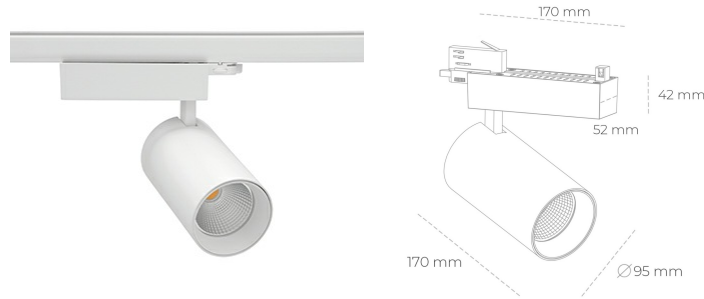

SPOTLIGHT SNIPER N 930 27W 15° WHITE | ON/OFF

Article number: N015-K0003-RF930-H7-N15-ZA02_700-S4-###

LED	COB
Light colour	3000 [K]
CRI	90
Led chip flux	3227 [lm]
Luminous flux	2581 [lm]
System power	27 [W]
Luminaire Efficiency	96 [lm/W]
Beam angle	15°
Controller	ON/OFF
MacAdam	3 SDCM

Spotlight LED

Track mounted LED spotlight. Aluminium housing. Ceiling base installation possible. Available in white, black and grey. Any RAL palette colour available on enquiry. Reflector beams available: 15° 30° and 45° . Maximum power is 30W

LUMINAIRE

Weight	1.33 [kg]
Protection rating IP , IK , class	IP 20, IK 3,
Luminaire colour	WHITE
Cover	Glass
Operating voltage	220-240V 50-60Hz

Note: All data are typical values. Tolerance of measurements +/-10%
System features may change with product improvements due to technical advances.