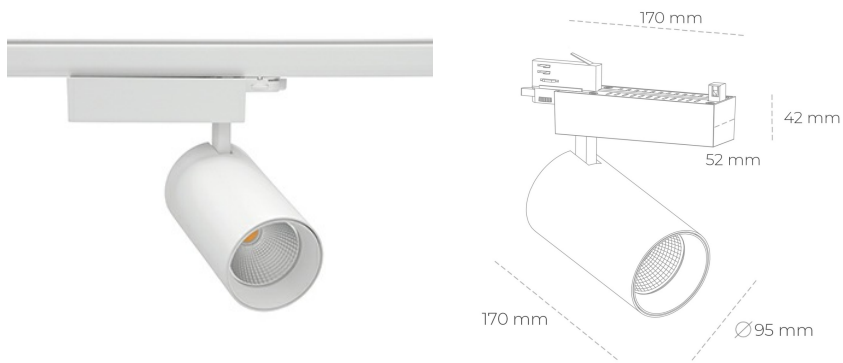

SPOTLIGHT SNIPER N 930 14W 15° WHITE | ON/OFF

Article number: N015-K0003-RF930-H7-N15-ZA01_350-S4-###

LED	COB
Light colour	3000 [K]
CRI	90
Led chip flux	1613 [lm]
Luminous flux	1290 [lm]
System power	14 [W]
Luminaire Efficiency	92 [lm/W]
Beam angle	15°
Controller	ON/OFF
MacAdam	3 SDCM

Spotlight LED

Track mounted LED spotlight. Aluminium housing. Ceiling base installation possible. Available in white, black and grey. Any RAL palette colour available on enquiry. Reflector beams available: 15° 30° and 45°. Maximum power is 30W

LUMINAIRE

Weight	1,33 [kg]
Protection rating IP , IK , class	IP 20, IK 3,
Luminaire colour	WHITE
Cover	Glass
Operating voltage	220-240V 50-60Hz

Note: All data are typical values. Tolerance of measurements +/-10% System features may change with product improvements due to technical advances.