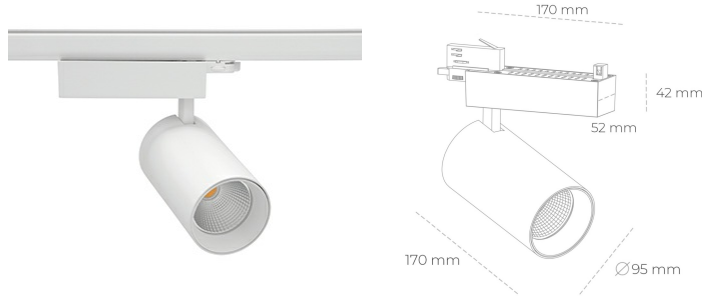

# SPOTLIGHT SNIPER N 930 10W 15° WHITE | ON/OFF

Article number: N015-K0003-RF930-H7-N15-ZA01\_250-S4-###

LED	COB
Light colour	3000 [K]
CRI	90
Led chip flux	1152 [lm]
Luminous flux	921 [lm]
System power	10 [W]
Luminaire Efficiency	92 [lm/W]
Beam angle	15°
Controller	ON/OFF
MacAdam	3 SDCM

## Spotlight LED

Track mounted LED spotlight. Aluminium housing. Ceiling base installation possible. Available in white, black and grey. Any RAL palette colour available on enquiry. Reflector beams available: 15° 30° and 45° . Maximum power is 30W

## LUMINAIRE

Weight	1.33 [kg]
Protection rating IP , IK , class	IP 20, IK 3,
Luminaire colour	WHITE
Cover	Glass
Operating voltage	220-240V 50-60Hz

Note: All data are typical values. Tolerance of measurements +/-10%  
System features may change with product improvements due to technical advances.