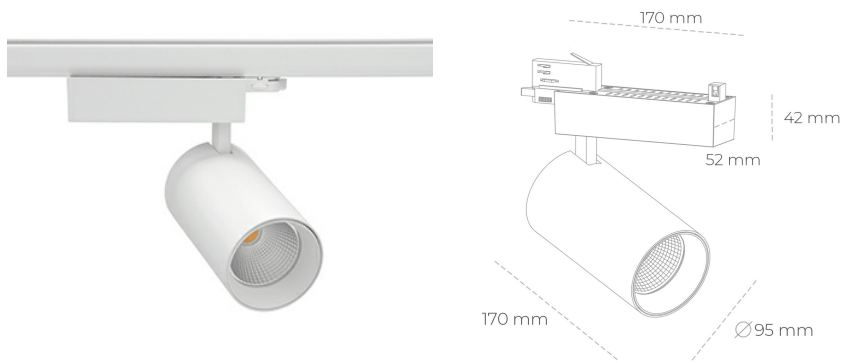

## SPOTLIGHT SNIPER N 927 27W 30° WHITE | ON/OFF

Article number: N015-K0003-RF927-H7-N30-ZA02\_700-S4-###

LED	COB
Light colour	2700 [K]
CRI	80
Led chip flux	3111 [lm]
Luminous flux	2488 [lm]
System power	27 [W]
Luminaire Efficiency	92 [lm/W]
Beam angle	30°
Controller	ON/OFF
MacAdam	3 SDCM

### Spotlight LED

Track mounted LED spotlight. Aluminium housing. Ceiling base installation possible. Available in white, black and grey. Any RAL palette colour available on enquiry. Reflector beams available: 15° 30° and 45°. Maximum power is 30W

### LUMINAIRE

Weight	1,33 [kg]
Protection rating IP , IK , class	IP 20, IK 3,
Luminaire colour	WHITE
Cover	Glass
Operating voltage	220-240V 50-60Hz

Note: All data are typical values. Tolerance of measurements +/-10% System features may change with product improvements due to technical advances.