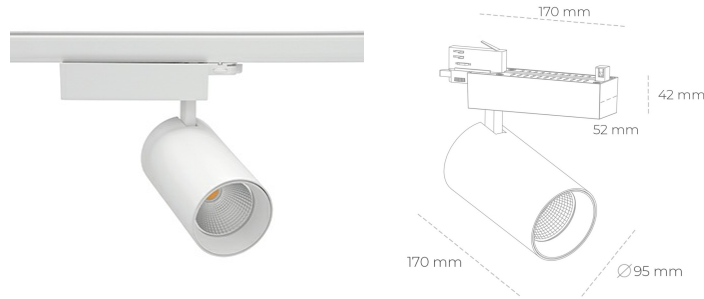

SPOTLIGHT SNIPER N 927 10W 15° WHITE | ON/OFF

Article number: N015-K0003-RF927-H7-N15-ZA01_250-S4-###

LED	COB
Light colour	2700 [K]
CRI	80
Led chip flux	1111 [lm]
Luminous flux	888 [lm]
System power	10 [W]
Luminaire Efficiency	89 [lm/W]
Beam angle	15°
Controller	ON/OFF
MacAdam	3 SDCM

Spotlight LED

Track mounted LED spotlight. Aluminium housing. Ceiling base installation possible. Available in white, black and grey. Any RAL palette colour available on enquiry. Reflector beams available: 15° 30° and 45° . Maximum power is 30W

LUMINAIRE

Weight	1.33 [kg]
Protection rating IP , IK , class	IP 20, IK 3,
Luminaire colour	WHITE
Cover	Glass
Operating voltage	220-240V 50-60Hz

Note: All data are typical values. Tolerance of measurements +/-10%
System features may change with product improvements due to technical advances.