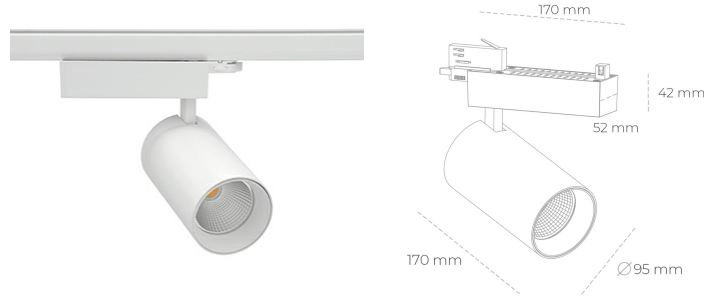

SPOTLIGHT SNIPER N 850 27W 45° WHITE | ON/OFF

Article number: N015-K0003-RF850-H7-N45-ZA02_700-S4-###

LED	COB
Light colour	5000 [K]
CRI	80
Led chip flux	4053 [lm]
Luminous flux	3242 [lm]
System power	27 [W]
Luminaire Efficiency	120 [lm/W]
Beam angle	45°
Controller	ON/OFF
MacAdam	3 SDCM

Spotlight LED

Track mounted LED spotlight. Aluminium housing. Ceiling base installation possible. Available in white, black and grey. Any RAL palette colour available on enquiry. Reflector beams available: 15° 30° and 45° . Maximum power is 30W

LUMINAIRE

Weight	1.33 [kg]
Protection rating IP , IK , class	IP 20, IK 3,
Luminaire colour	WHITE
Cover	Glass
Operating voltage	220-240V 50-60Hz

Note: All data are typical values. Tolerance of measurements +/-10%
System features may change with product improvements due to technical advances.