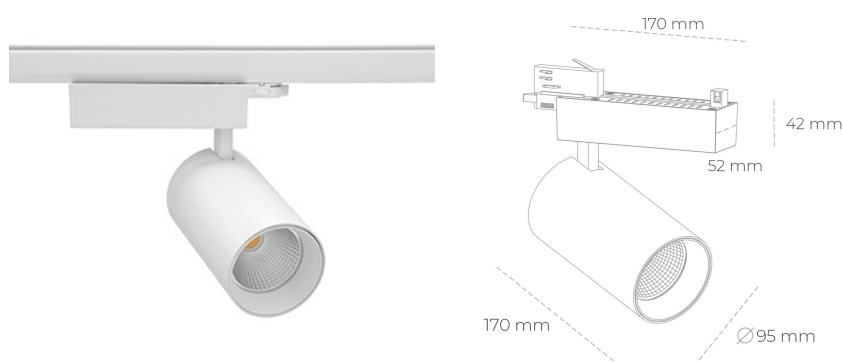

SPOTLIGHT SNIPER N 850 21W 45° WHITE | ON/OFF

Article number: N015-K0003-RF850-H7-N45-ZA02_550-S4-###

LED	COB
Light colour	5000 [K]
CRI	80
Led chip flux	3185 [lm]
Luminous flux	2548 [lm]
System power	21 [W]
Luminaire Efficiency	121 [lm/W]
Beam angle	45°
Controller	ON/OFF
MacAdam	3 SDCM

Spotlight LED

Track mounted LED spotlight. Aluminium housing. Ceiling base installation possible. Available in white, black and grey. Any RAL palette colour available on enquiry. Reflector beams available: 15° 30° and 45°. Maximum power is 30W

LUMINAIRE

Weight	1,33 [kg]
Protection rating IP , IK , class	IP 20, IK 3,
Luminaire colour	WHITE
Cover	Glass
Operating voltage	220-240V 50-60Hz

Note: All data are typical values. Tolerance of measurements +/-10% System features may change with product improvements due to technical advances.