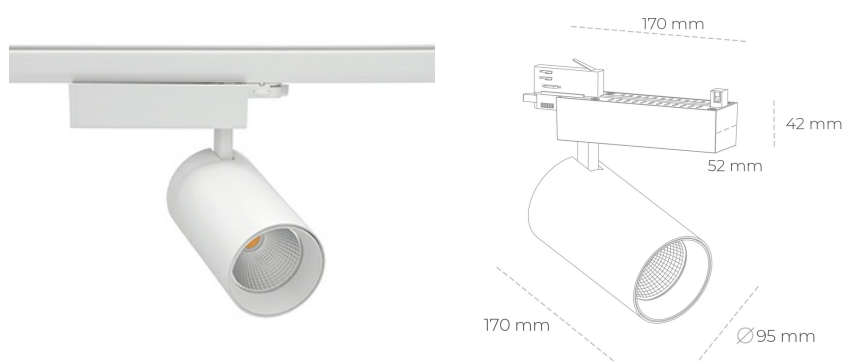

SPOTLIGHT SNIPER N 850 14W 45° WHITE | ON/OFF

Article number: N015-K0003-RF850-H7-N45-ZA01_350-S4-###

LED	COB
Light colour	5000 [K]
CRI	80
Led chip flux	2027 [lm]
Luminous flux	1621 [lm]
System power	14 [W]
Luminaire Efficiency	116 [lm/W]
Beam angle	45°
Controller	ON/OFF
MacAdam	3 SDCM

Spotlight LED

Track mounted LED spotlight. Aluminium housing. Ceiling base installation possible. Available in white, black and grey. Any RAL palette colour available on enquiry. Reflector beams available: 15° 30° and 45°. Maximum power is 30W

LUMINAIRE

Weight	1,33 [kg]
Protection rating IP , IK , class	IP 20, IK 3,
Luminaire colour	WHITE
Cover	Glass
Operating voltage	220-240V 50-60Hz

Note: All data are typical values. Tolerance of measurements +/-10% System features may change with product improvements due to technical advances.