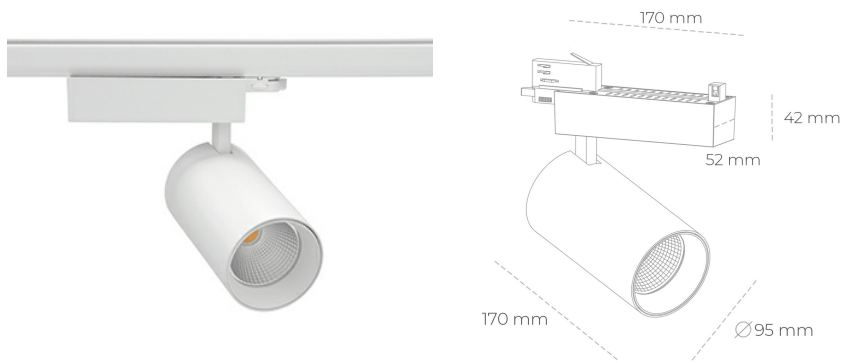

SPOTLIGHT SNIPER N 850 25W 30° WHITE | ON/OFF

Article number: N015-K0003-RF850-H7-N30-ZA02_650-S4-###

LED	COB
Light colour	5000 [K]
CRI	80
Led chip flux	3764 [lm]
Luminous flux	3011 [lm]
System power	25 [W]
Luminaire Efficiency	120 [lm/W]
Beam angle	30°
Controller	ON/OFF
MacAdam	3 SDCM

Spotlight LED

Track mounted LED spotlight. Aluminium housing. Ceiling base installation possible. Available in white, black and grey. Any RAL palette colour available on enquiry. Reflector beams available: 15° 30° and 45°. Maximum power is 30W

LUMINAIRE

Weight	1,33 [kg]
Protection rating IP , IK , class	IP 20, IK 3,
Luminaire colour	WHITE
Cover	Glass
Operating voltage	220-240V 50-60Hz

Note: All data are typical values. Tolerance of measurements +/-10% System features may change with product improvements due to technical advances.