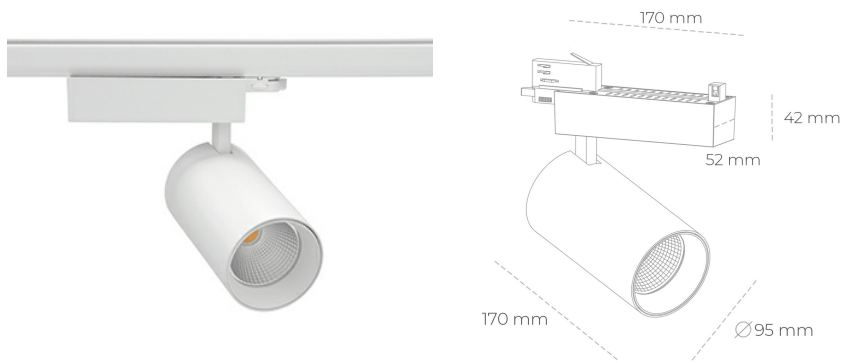

## SPOTLIGHT SNIPER N 850 25W 15° WHITE | ON/OFF

Article number: N015-K0003-RF850-H7-N15-ZA02\_650-S4-###

|                      |            |
|----------------------|------------|
| LED                  | COB        |
| Light colour         | 5000 [K]   |
| CRI                  | 80         |
| Led chip flux        | 3764 [lm]  |
| Luminous flux        | 3011 [lm]  |
| System power         | 25 [W]     |
| Luminaire Efficiency | 120 [lm/W] |
| Beam angle           | 15°        |
| Controller           | ON/OFF     |
| MacAdam              | 3 SDCM     |

### Spotlight LED

Track mounted LED spotlight. Aluminium housing. Ceiling base installation possible. Available in white, black and grey. Any RAL palette colour available on enquiry. Reflector beams available: 15° 30° and 45°. Maximum power is 30W

### LUMINAIRE

|                                   |                  |
|-----------------------------------|------------------|
| Weight                            | 1,33 [kg]        |
| Protection rating IP , IK , class | IP 20, IK 3,     |
| Luminaire colour                  | WHITE            |
| Cover                             | Glass            |
| Operating voltage                 | 220-240V 50-60Hz |